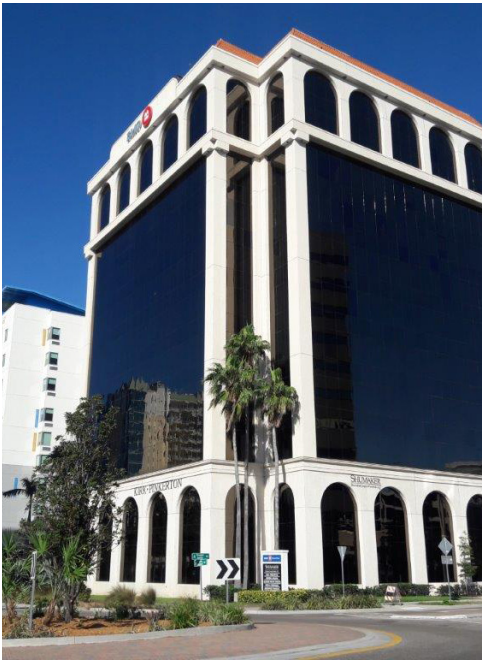

Looking Forward to Seeing You

Location

240 South Pineapple Avenue
9th Floor
Sarasota, Florida 34236

Phone

P: 941.366.6660
F: 941.366.3999

Parking Information

Our Sarasota office is located on the northwest corner of Pineapple Avenue and Ringling Boulevard. The main entrance to the building is on Pineapple. The entrance to the parking garage is located on McAnsh Square, just past the entrance to the parking lot, which is off Pineapple and around the corner from the main entrance. For clients and visitors, there are spaces on the 1st floor marked "Customer Parking," and spaces on the 4th floor marked "SLK Parking Only." Each floor of the garage has a door into the building on the flat part of each level of the parking garage. Take the elevator or the stairs to the 2nd floor and follow the skywalk to the office building. Follow the hall to the elevators. Our main reception area is on the 9th floor.

Directions

From I-75:

Exit 210, Fruitville Road and travel west towards downtown. Follow Fruitville Road past 301 and past Orange Avenue. Turn left (south) on Lemon Avenue. Travel on Lemon Avenue two blocks south of Main Street to the intersection of Lemon and Pineapple Avenue. Cross over Pineapple and travel on McAnsh Square (Lemon turns into McAnsh).

From U.S. 41:

For visitors coming south to downtown, turn left onto Fruitville Road and then right (south) onto Lemon Avenue and follow the directions above.

For visitors coming north to downtown, stay in the center lane after crossing over Bahia Vista Road to merge onto U.S. 301 (S. Washington Boulevard). Turn left onto Ringling Boulevard. At the roundabout at Ringling and Pineapple, take the first right off the roundabout to head north on Pineapple Avenue. Make your first left onto McAnsh and follow the directions above.